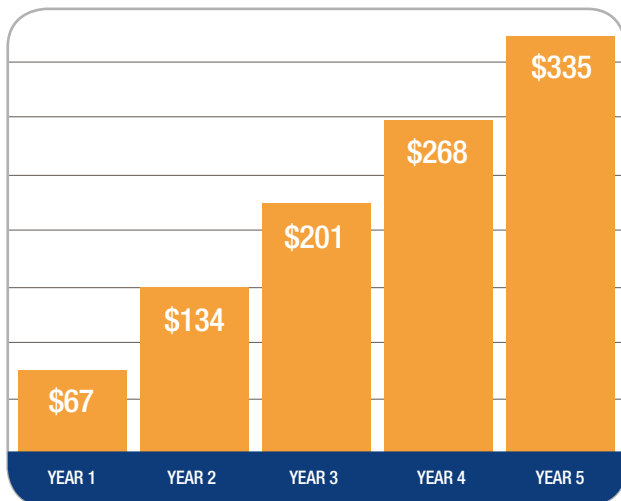

Over the years, a hardworking Concord air conditioner can save you hundreds of dollars on utility bills.

U.S. Average Five-Year Electric Cumulative Energy Savings for High-Efficiency 13 SEER Air Conditioners vs. 10 SEER. Energy Efficiency and renewable Energy Network, U.S. Department of Energy. The U.S. national average is used for electricity consumption. Actual cost savings may vary depending on personal lifestyle, system settings, equipment maintenance, local climate, actual construction, installation of equipment and duct system, hours of operation and local utility rates. This information is intended as an example for comparison purposes only.

Enjoy season after season of worry-free operation.

With a Concord air conditioner, you'll get dependable performance when you need it. We start and operate each unit at the factory to help ensure it performs as expected and provides the highest level of reliability. Which means that as soon as the temperatures begin to rise, your air conditioner will be ready to work for you.