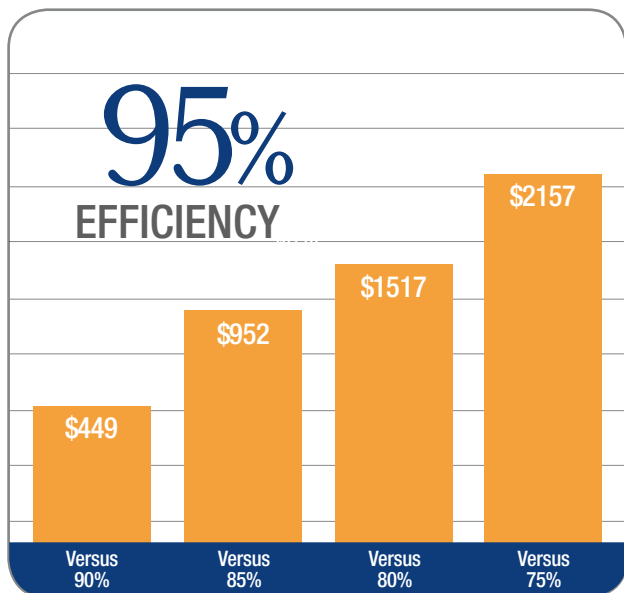

Over the years, a hardworking Concord furnace can save you hundreds of dollars on utility bills.